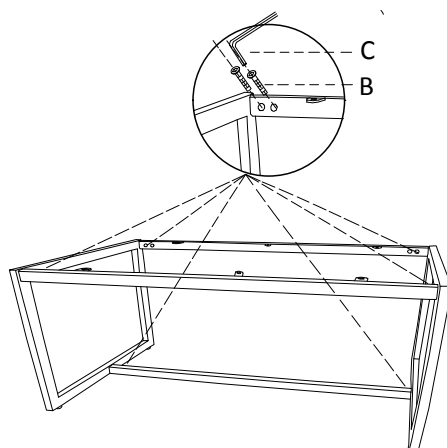

MODE D'ASSEMBLAGE / ASSEMBLY INSTRUCTION #KF-933

LISTE EDS PIÈCES / PARTS LIST

A	B	C	D	E	F	G	H
VIS / SCREW	VIS / SCREW	CLÉ HEXAGONALE / ALLEN KEY	SCREWDRIVER / TOURNEVIS				
6MCX / 6PCS	12MCX / 12PCS	1MCX / 1PCS	1MCX / 1PCS	2MCX / 2PCS	2MCX / 2PCS	1MCX / 1PCS	1MCX / 1PCS

(1)