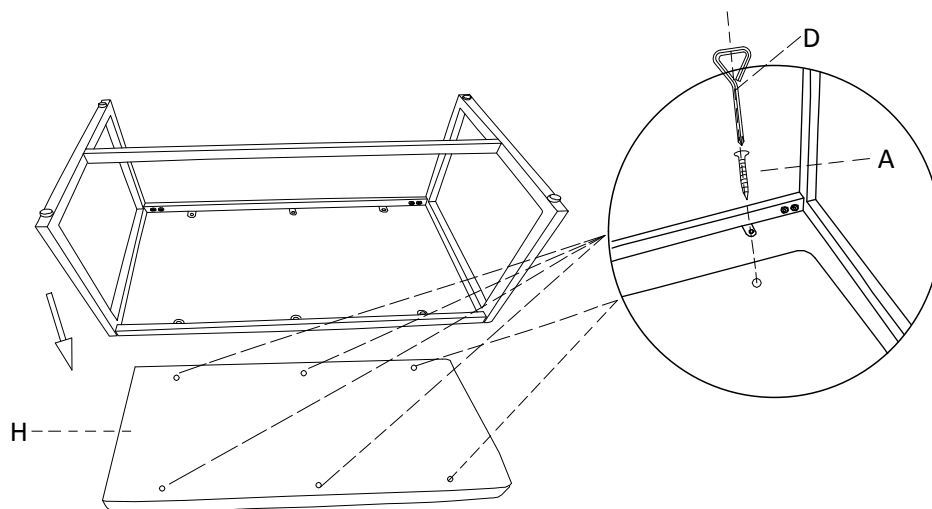

MODE D'ASSEMBLAGE / ASSEMBLY INSTRUCTION #KF-933

LISTE EDS PIÈCES / PARTS LIST

A	B	C	D	E	F	G	H
VIS / SCREW	VIS / SCREW	CLÉ HEXAGONALE / ALLEN KEY	SCREWDRIVER / TOURNEVIS				
6MCX / 6PCS	12MCX / 12PCS	1MCX / 1PCS	1MCX / 1PCS	2MCX / 2PCS	2MCX / 2PCS	1MCX / 1PCS	1MCX / 1PCS

(1)

(2)

(3)